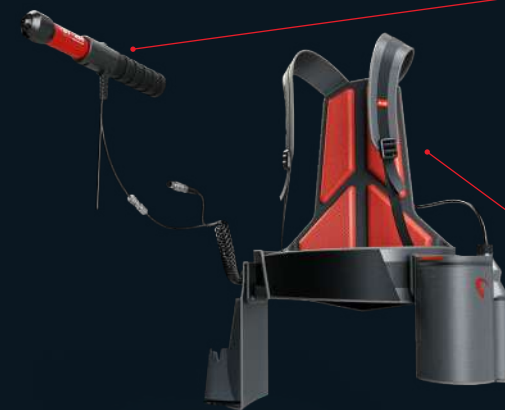

WHAT'S IN THE BOX

1. STORM Wand
2. Gen 3 Battery Backpack

Attach our M-Wipes system to your backpack belt and easily dispense a specially designed cleaning cloth for fast, hygienic surface cleaning. Simply wipe the surface and dispose of the cloth in the waste pouch for a professional, hygienic solution.

STORM WAND

Droplet Size	68 microns
Spray	Optimum coverage at 30cm (11.8in) Max distance 120cm (47.2in)
Coverage	75m²/ litre (807ft² / 0.2gl)
Flow	77ml (2.6fl oz)/ minute
Weight	0.3kg (0.7lbs)

BACKPACK

Run Time	1.5 hours continuous spray Quick-change battery for additional runtime
Charging Time	Up to 8 hours or overnight
Battery Spec	12 Volt 7AH sealed battery
Solution Capacity	1l (0.2gl)
Backpack Weight	3.8kg (8.4lbs) secured to waist