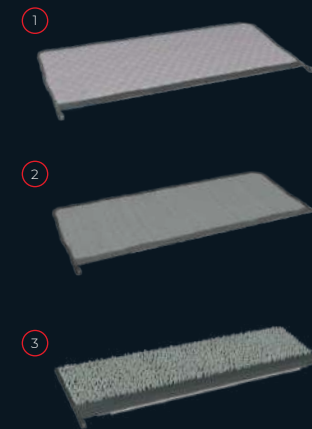

ULTRA-MICROFIBRES

Colour-coded tabs	
Machine washable up to 500 wash cycles	
1. S-Fibre (scrub)	Non-scratch scrub fibres recommended for the daily maintenance of rough or textured floors.
2. G-Fibre (glide)	For daily maintenance cleaning. Recommended for use on smooth floors.
3. A-Fibre (absorb)	For mopping up spills, or to dry the floor. Absorbs up to 500ml (16oz) of liquid.

HANDLE

Solution Capacity	700ml (23.7fl oz)
Three built-in spray jets	
Refillable aluminium handle with water level indicator	
Non-slip handle	

FRAME

Flexible rubber squeegee blade tracks floor surface and texture
Channel to easily slide on ultra-microfibre cloths