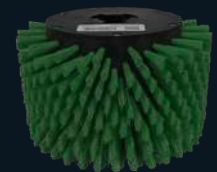

Green Stair Brush

MS1049T
Made from grit filaments for deep cleaning stairs and base/ skirting boards with hard surfaces like concrete and resin. Perfect for outdoor steps and industrial factory floors.

Best Seller