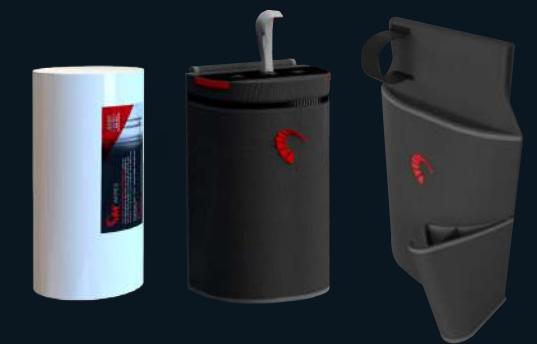

M-Wipes Kit MSS31

The patent-pending M-Wipes system allows disinfectant to be applied to every side of 3D touch points that are often missed by other spraying machines.

The disposable cloths also provide more hygienic table and surface cleaning with excellent results. The non-absorbent PP material applies disinfectant without drying the surface, maintaining contact/dwell time.