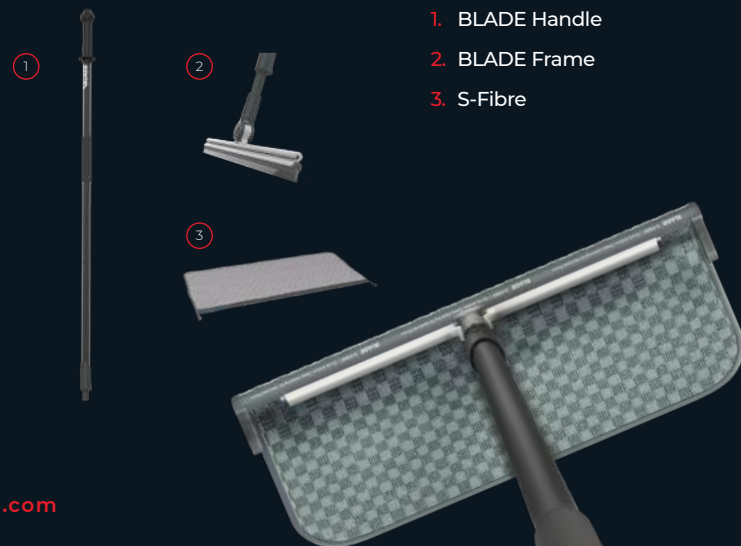

WHAT'S IN THE BOX

1. BLADE Handle
2. BLADE Frame
3. S-Fibre

More Surface Pressure

The precision edge exerts up to 80x more surface pressure onto the ultra-microfibre mop to remove more dirt and grime with every clean.

Quick-Change

Switch one ultra-microfibre for another with a simple slide off, slide on.

Reset. Reverse.

Reset the rubber blade onto a new section of ultra-microfibre to maintain fresh, clean contact points. Once one side is fully used, flip over and continue using the reverse side for up to 4x more coverage.

No Need For Buckets

With its refillable handle and built in spray, BLADE sprays fresh, clean solution on-demand, activated by the push of a button.